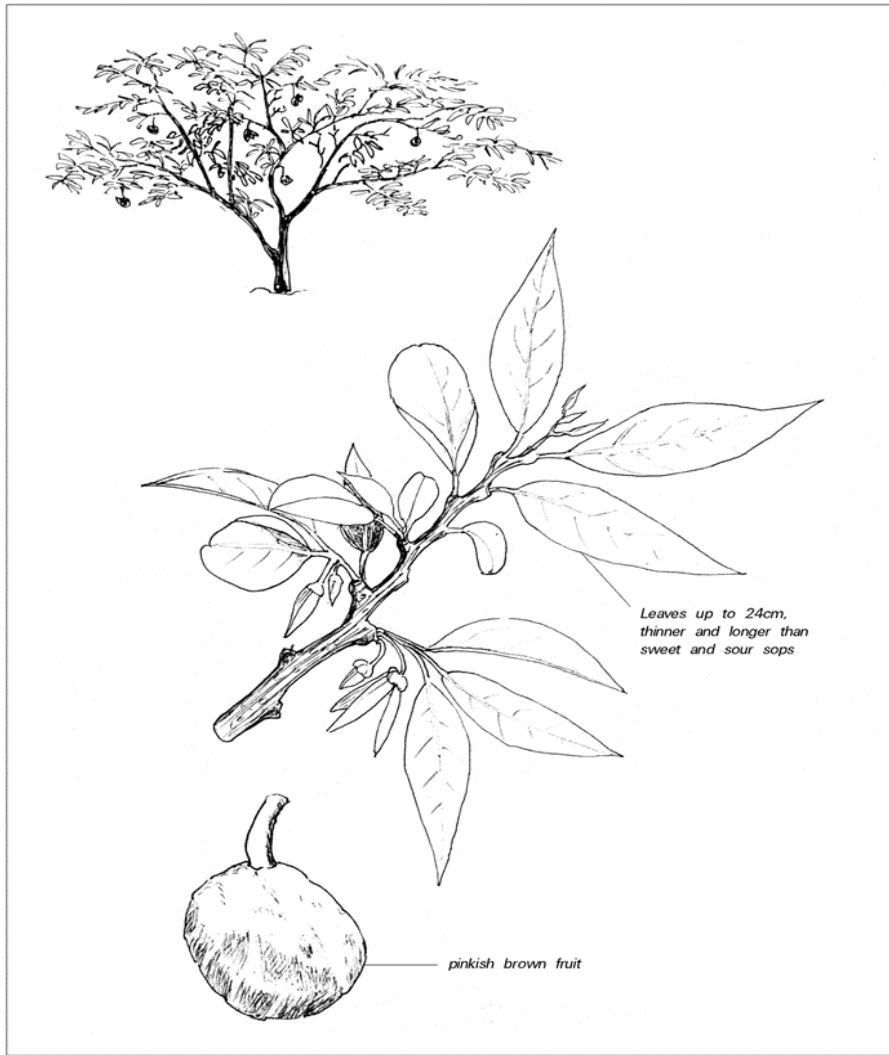

## Custard Apple (*Annona reticulata*)

It is a native of South Florida, Mexico, Peru, Brazil and the West Indies and grows to 5-10 m high. The plant is found at elevations up to 300 m. This is easily distinguished from the others by its smooth, heart-shaped fruit. The leaves are 10 - 15 cm long. The flowers are fragrant, greenish in colour and appear in July. The fruit is 10-12 cm in diameter and the pulp is granular and yellowish with dark brown or black seeds. Fruits appear in February.

## Custard Apple (*Annona reticulata*)

Family: <b>Annonaceae</b>	Species: <i>Annona Reticulata</i>	Author: Linneaus
------------------------------	--------------------------------------	---------------------

Height: 8m	Habitat: Sea level-600m	Persistence: Evergreen
---------------	----------------------------	---------------------------