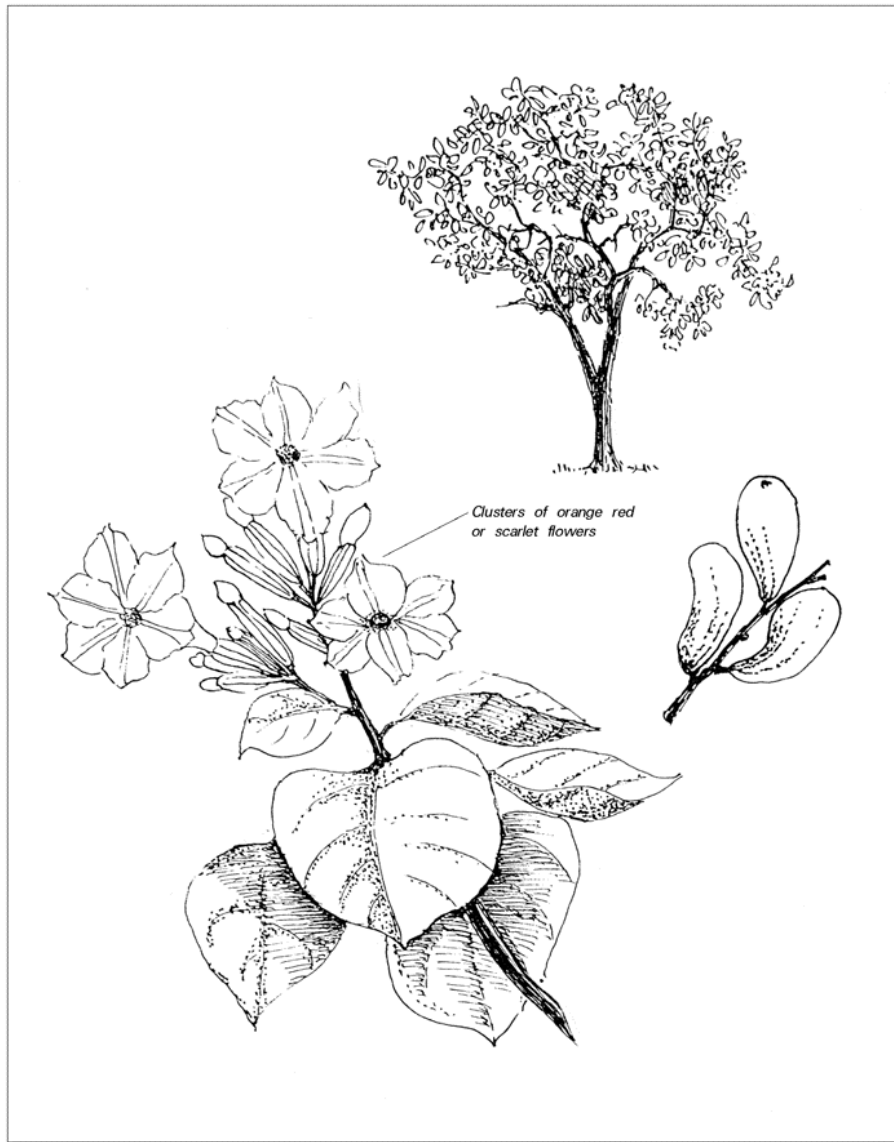

SCARLET CORDIA (*Cordia sebestena*)

Family: Boraginaceae	Species: <i>Cordia sebestena</i>	Author: Linnaeus

Height: 6m	Habitat: Coastal areas, sea level-200m	Persistence: Evergreen