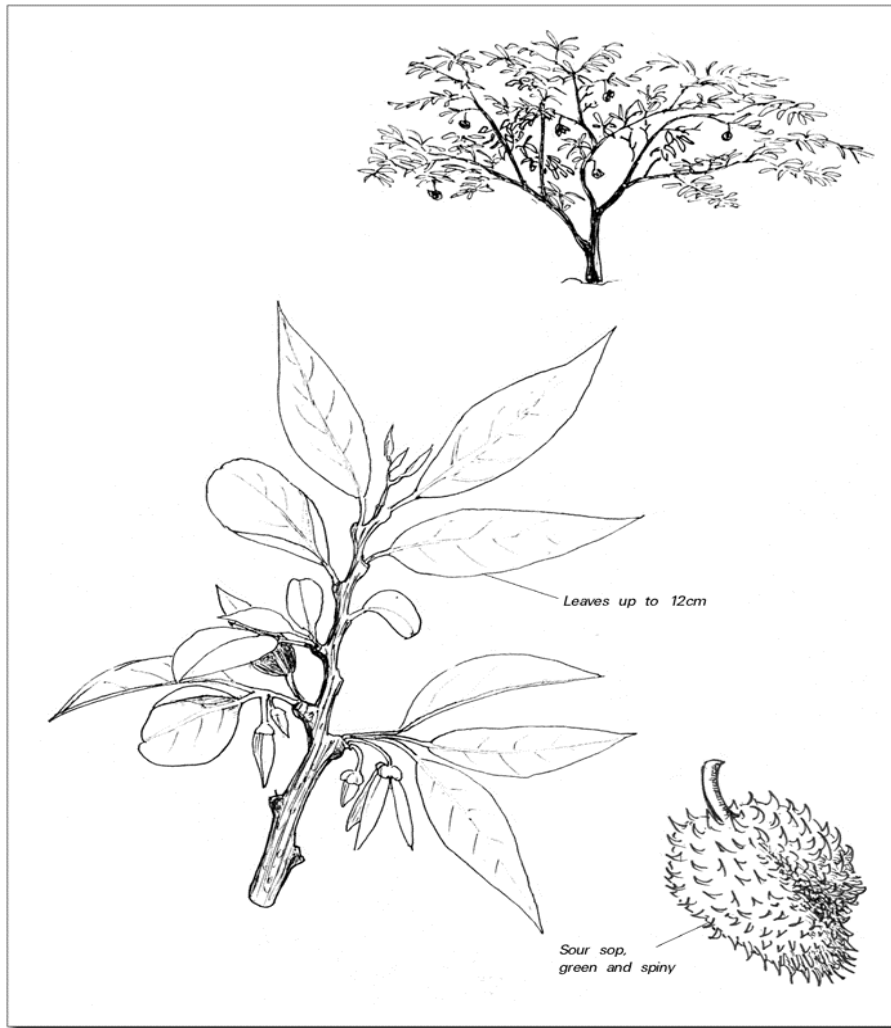

SOUR SOP (*ANNONA MURIATA*)

This is a native of the American tropics. It is found at altitudes of up to 600 m. It grows to 8 m high and the fruits are ovoid, ranging from 15-20 cm in size, though some do get to 30 cm long. The fruit which is green when ripe is spiny and the pulp is white and slightly acidic. The seeds are brown or black. Flowers appear from June to November while fruits appear from September to January. Leaves are 8-25 cm long and the flowers are greenish yellow and small.

SOUR SOP (*Annona muricata*)

Family: Annonaceae	Species: <i>Annona muricata</i>	Author: Linnaeus
------------------------------	------------------------------------	---------------------

Height: 8m	Habitat: Sea level-600m	Persistence: Evergreen
---------------	----------------------------	---------------------------