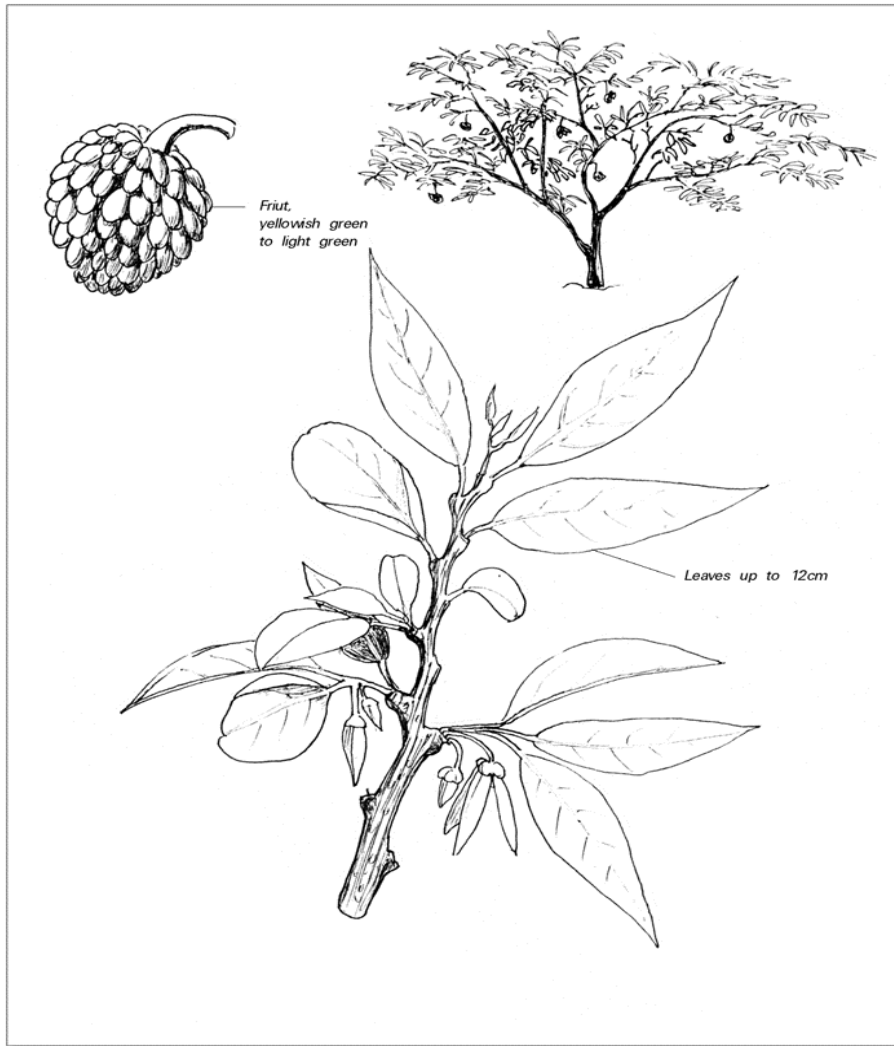

SWEET SOP (*Annona squamosa*)

This is a native of the tropics and grows to a height of 5 - 8 m. The plant is normally cultivated and grows at elevations up to 300 m. The leaves are 7 - 15 cm long. The flowers grow in clusters and are light green on the outside and reddish purple at the base. The fruits are yellowish green or light green in colour. They have a white pulp, dark brown or black seeds and are easily recognized by the rounded bulging segments on the outside. Each bulge represents a single berry as the whole sop is actually a fusion of many fruits from different flowers (aggregate fruit).

Height: 8m	Habitat: Sea level-600m	Persistence: Evergreen
---------------	----------------------------	---------------------------